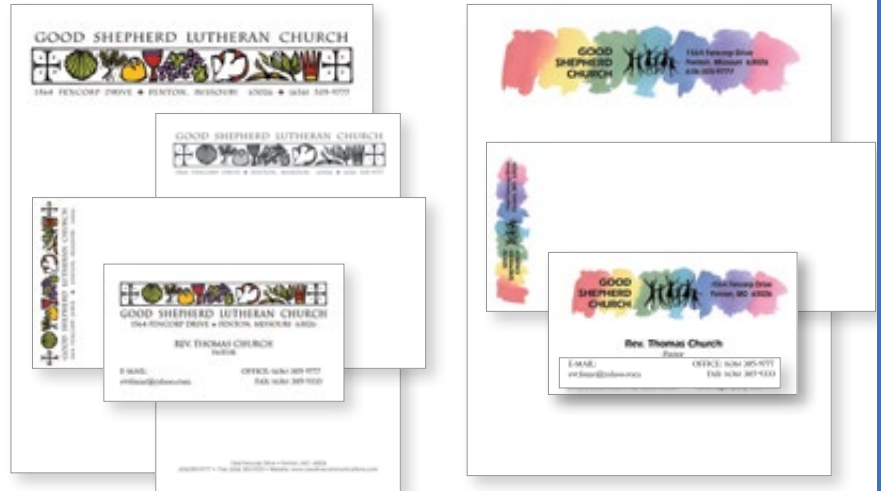

Letterhead • Matching envelopes • Business cards • Memo pads

Spectrum Design™ Stationery

Spectrum Design™ stationery features lively color and art to create your own unique stationery (see illustrations at right).

The Symbol color bar is available with your copy imprinted below the artwork.

The Rainbow color bar is available with your copy printed on the rainbow with your choice of one of the Christian symbols (shown below) in your arrangement (overprinted in black only).

The same imprinting on both Symbol and Rainbow bar will be provided on matching envelopes or business cards. (Memo pads available in black only)